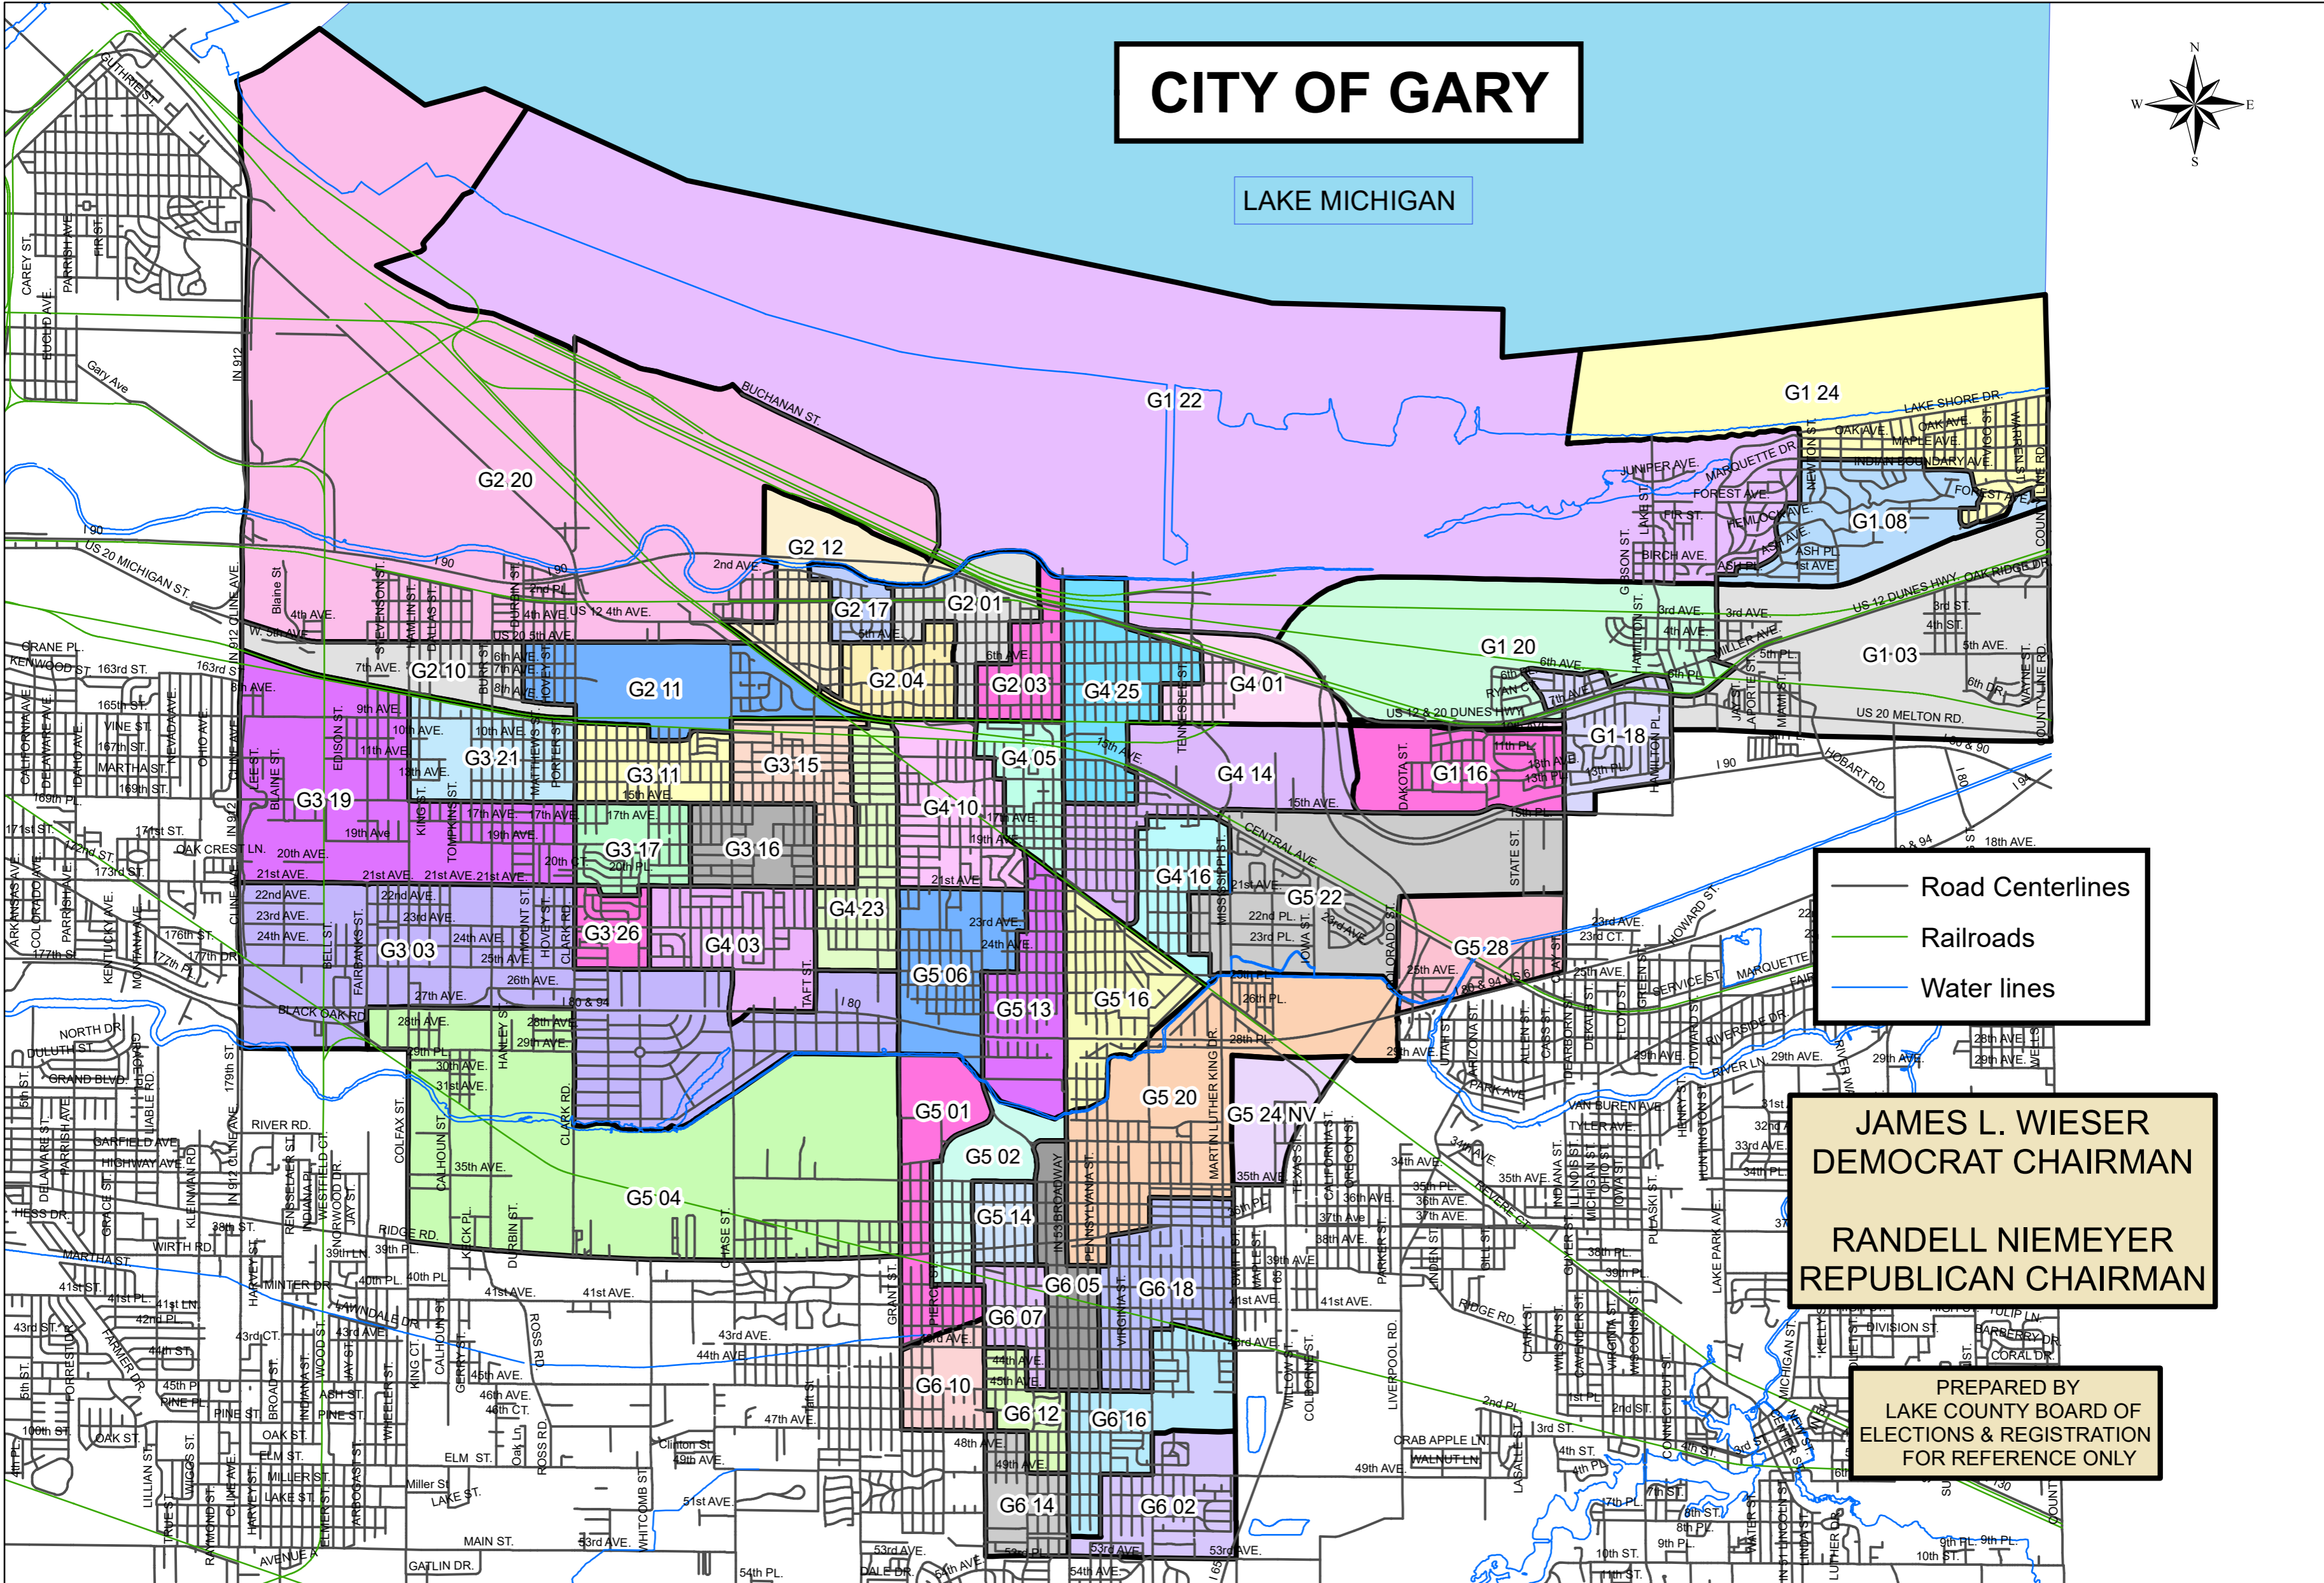

CITY OF GARY

LAKE MICHIGAN

— Road Centerlines
— Railroads
— Water lines

JAMES L. WIESER
DEMOCRAT CHAIRMAN

RANDELL NIEMEYER
REPUBLICAN CHAIRMAN

PREPARED BY
LAKE COUNTY BOARD OF
ELECTIONS & REGISTRATION
FOR REFERENCE ONLY